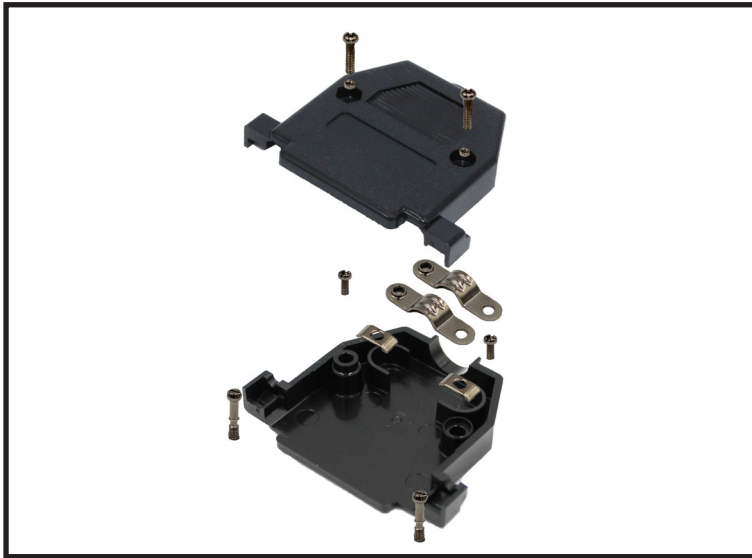

MHCCOV-SC Series | Plastic D-Sub Hood

Description

- Available in 9,15, 25, 37 or 50 way
- Quick Snap together locking system
- Re-openable
- Cable entry, Top entry
- Operating Temperature, -55°C to 110°C
- Will accommodate up to 13mm diameter cable
- Cable clamp is secured with 2 screws
- 4-40UNC Jackscrews

The Kit Contains:

- | | |
|---------------------------|-----|
| Backshell halves | x 2 |
| 4-40 Jackscrews | x 2 |
| Metal Strain Relief Clamp | x 2 |
| Strain relief screws | x 2 |
| Backshell screws | x 2 |

Specification

- Ways: 9, 15, 25, 37 or 50
- Housing Material: Polyamide UL- Recognised
- Cable Entry: Straight, 90°
- Cable OD: Up to 13 mm

Dimensions			
Size	A	B	C
09	31.0	16.0	40.2
15	39.6	17.4	38.0
25	55.0	16.5	44.5
37	69.0	19.5	52.5
50	69.5	19.5	44.5