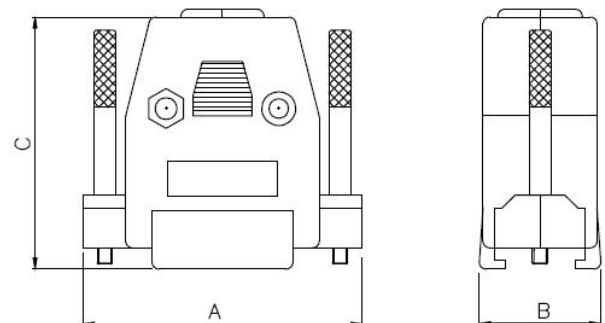

MHCCOV-SC Series | Plastic D-Sub Hood

Description

- Available in 9,15, 25, 37 or 50 way
- Quick Snap together locking system
- Re-openable
- Cable entry, Top entry
- Operating Temperature, -55°C to 110°C
- Will accommodate up to 13mm diameter cable
- Cable clamp is secured with 2 screws
- 4-40UNC Jackscrews

The Kit Contains:

- | | |
|---------------------------|-----|
| Backshell halves | x 2 |
| 4-40 Jackscrews | x 2 |
| Metal Strain Relief Clamp | x 2 |
| Strain relief screws | x 2 |
| Backshell screws | x 2 |

Specification

- Ways: 9, 15, 25, 37 or 50
- Housing Material: Polyamide UL- Recognised
- Cable Entry: Straight, 90°
- Cable OD: Up to 13 mm

Dimensions			
Size	A	B	C
09	31.0	16.0	40.2
15	39.6	17.4	38.0
25	55.0	16.5	44.5
37	69.0	19.5	52.5
50	69.5	19.5	44.5