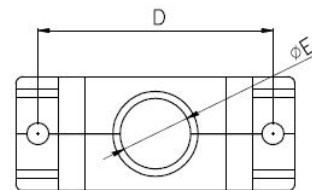

MHCCOV-SC Series | Plastic D-Sub Hood

Description

- Available in 9,15, 25, 37 or 50 way
- Quick Snap together locking system
- Re-openable
- Cable entry, Top entry
- Operating Temperature, -55°C to 110°C
- Will accommodate up to 13mm diameter cable
- Cable clamp is secured with 2 screws
- 4-40UNC Jackscrews

The Kit Contains:

- | | |
|---------------------------|-----|
| Backshell halves | x 2 |
| 4-40 Jackscrews | x 2 |
| Metal Strain Relief Clamp | x 2 |
| Strain relief screws | x 2 |
| Backshell screws | x 2 |

Specification

- Ways: 9, 15, 25, 37 or 50
- Housing Material: Polyamide UL- Recognised
- Cable Entry: Straight, 90°
- Cable OD: Up to 13 mm

Dimensions			
Size	A	B	C
09	31.0	16.0	40.2
15	39.6	17.4	38.0
25	55.0	16.5	44.5
37	69.0	19.5	52.5
50	69.5	19.5	44.5